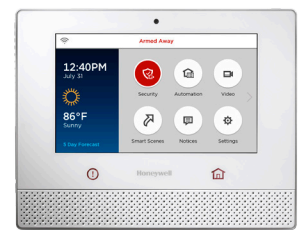

No schedules, no programming, and no complex menus – simply security and comfort when you're home, and savings when you're away.

Welcome to your connected home.

Lyric™ Controller

Smart, Sleek and Simple.

Honeywell's next-generation security and home controller puts your home at your fingertips—all from one vibrant 7" touchscreen. The Lyric Controller is intuitive, easy to learn and easy to use, whether you're controlling security, thermostats, cameras, lights or locks with a tap on the touchscreen or the sound of your voice.

Featuring a sleek, low-profile design and stunning high-resolution graphics, it looks great on walls or tabletops.

Versatile Mounting

Mounts on virtually any indoor wall or can be placed on a desk at a 30 or 60 degree angle.

sleek, modern look and smart technology to make your home more comfortable and energy efficient.

Mobile Control

Any phone. Any tablet. Anywhere.

Lyric™ turns your smartphone into a smart home—whether you're across the street or across the world. Control security, thermostats, lights, locks, cameras and more whenever you want, wherever you are. Know at a glance if a gate has been opened, a window has closed or if your home gets too warm or too cold so you can take action. It's the smartest way to stay connected.